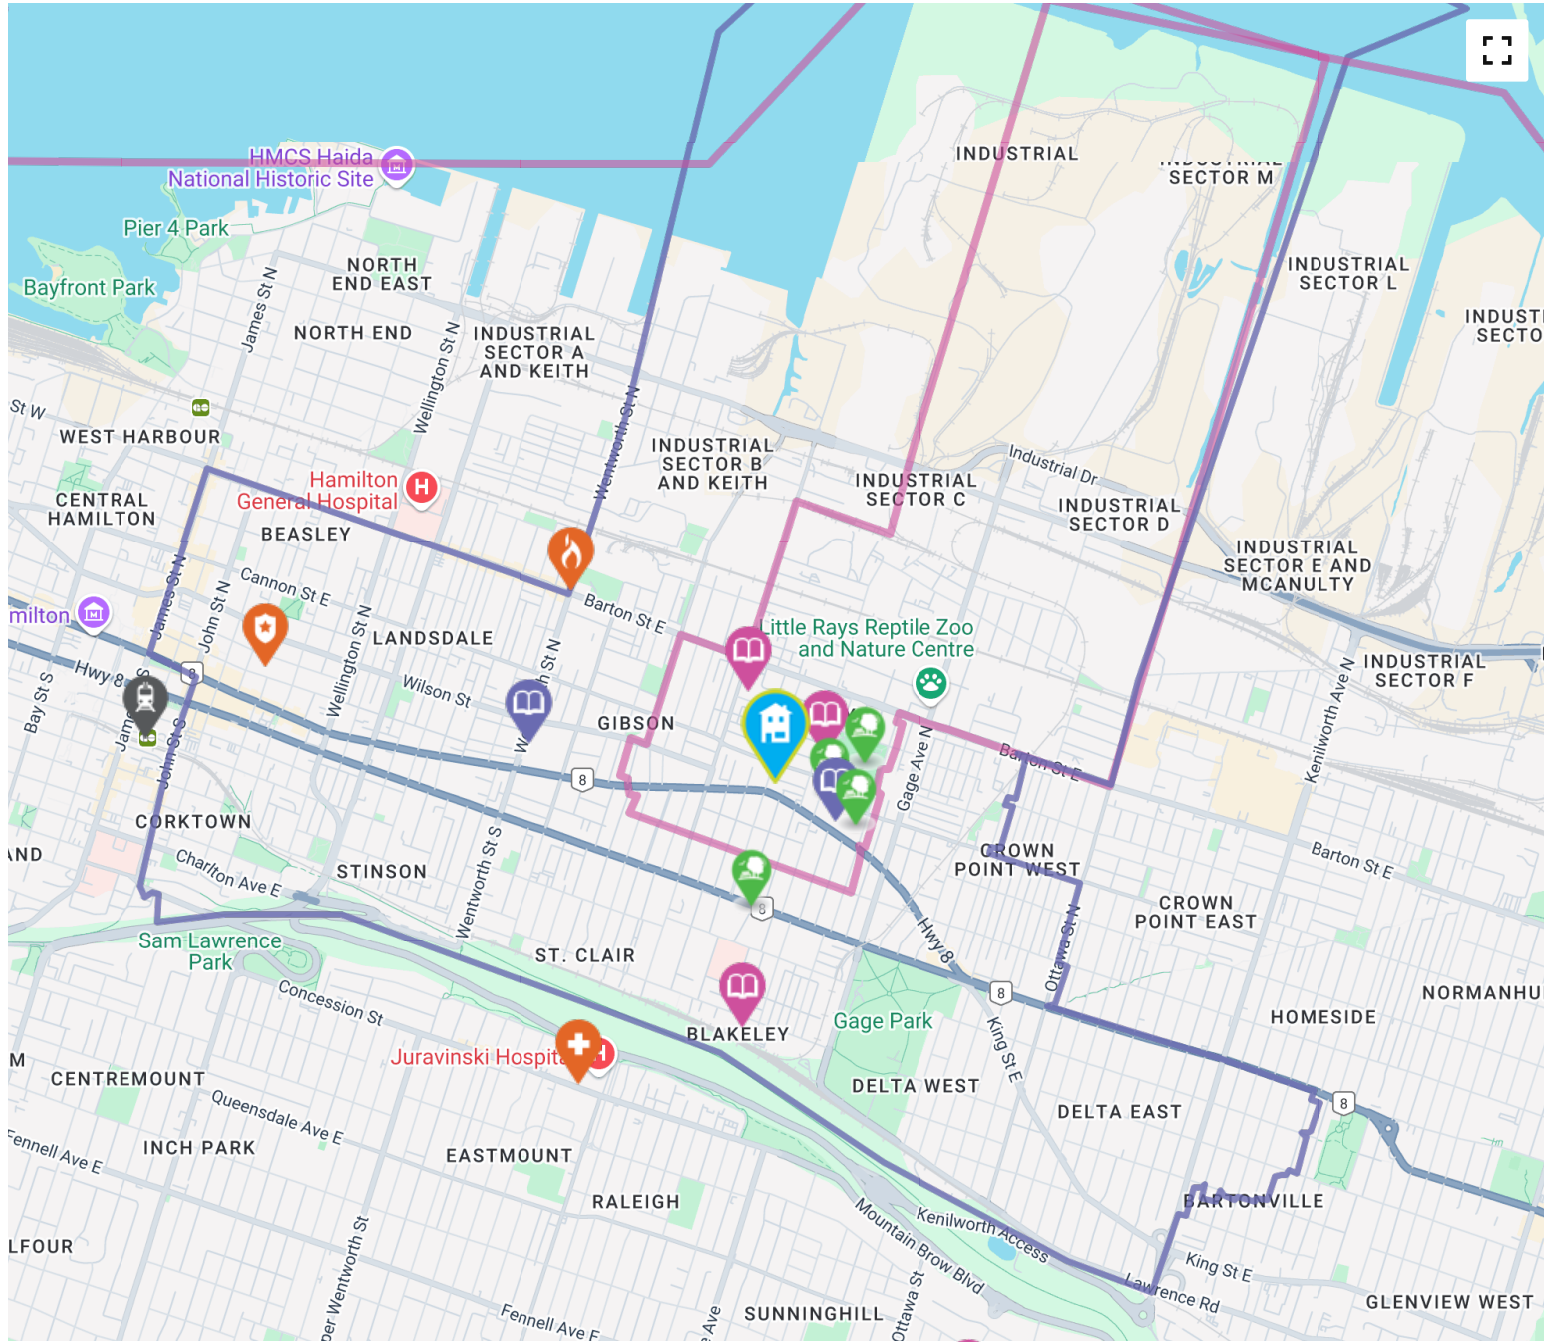

The nearest rail transit stop is Hamilton GO Centre

2.79 KM away

<https://www.gotransit.com...>

The nearest street-level transit stop is Cannon At Barnesdale

about a 1 minute walk - 0.08 KM

<http://www.hamilton.ca...>

Hamilton Health Sciences - The Juravinski Hospital

The Juravinski Hospital began as the Mount Hamilton Hospital in 1917, serving the veterans of the first war. Through the years, the Juravinski Hospital has become an integral part of the mountain community as the region's centre of excellence for cancer and orthopedic care and a full service general hospital. The Juravinski Hospital provides acute inpatient and palliative care, diagnostic services and an educational environment to support the needs of cancer patients and the Juravinski Cancer Centre. The Juravinski Hospital's highly regarded Orthopedic program combines health care and research to offer patients a range of services dedicated to helping them prepare for and recover from joint replacement surgery.

The nearest fire station is Hamilton Fire Station 6

1.24 KM away

Address 246 Wentworth Street North, Hamilton, ON L8L

<https://www.hamilton.ca...>

The nearest police facility is Central Station

2.31 KM away

Address 155 King William St, Hamilton, ON L8R 1A7, Canada

<https://hamiltonpolice.on.ca...>

Map data ©2025 Google [Report a map error](#)

 Elementary Schools

 Middle Schools

 High Schools

 Transit

 Safety